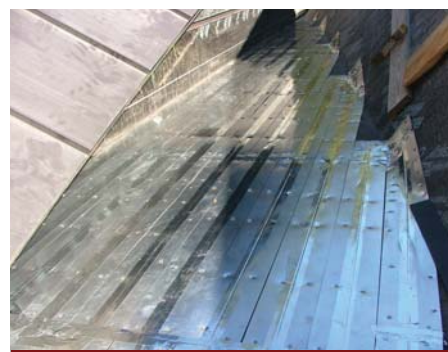

<http://www.powerradiantfloorheat.com/drivewayheating.html>

Icicles, ice dams, and snow slides are all dangerous and destructive consequences of living in snow country. Millions of dollars of damage result each year as ice and water penetrates roofing materials and leaks into homes and offices. Many injuries occur as icicles and large amounts of snow suddenly slide off of roof lines onto walkways and entrances. Heatizon Systems produces the perfect long term solutions to dangerous and destructive ice and snow build up on roofs.

### SAFETY

Protect guests, clients, and loved ones and relax while our system safely prevents dangerous snow and ice build up on your roof. Our roof deicing systems also utilize gentle low voltage technology throughout your roof's eaves and valleys. The Heatizon Control Unit incorporates a self-monitoring computer board with auto shut off mechanisms for out-of-ordinary operation.

<http://www.powerradiantfloorheat.com/drivewayheating.html>

**ZMESH HEATING ELEMENT**

ZMesh is a one of a kind heating element that is made to go on a wood sub roof directly **under** any non-conductive shingle. The ZMesh requires no build up, and can be nailed or stapled through provided there is no contact with any other electrically conductive material. ZMesh is the most durable roof heating element available.

Tuff Cable is installed between strips of Heatizon Heatsink boards which have been screwed onto the subroof, then covered with Heatizon Filler and bituthene.

**2. TUFF CABLE IN INVIZIMELT**

Tuff Cable is installed in custom made metal Invizimelt panels which have been nailed to the subroof, then covered with Invizimelt Tape and bituthene.